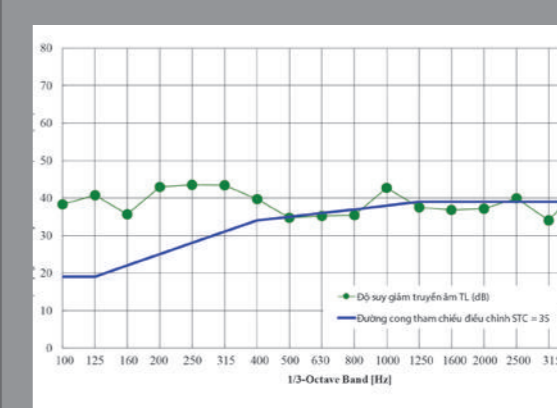

BỘ XÂY DỰNG Ministry of Construction
VIỆN KHOA HỌC CÔNG NGHỆ XÂY DỰNG Vietnam Institute for Building Science and Technology
Add: 81 Tôn Quang Nghĩa Tân - Cầu Giấy - Hà Nội - Tel: 84.4.3754198 - Fax: 84.4.3831197 Website: www.vkcn.vn - Email: vkcn@vki.vn

DANH MỤC SẢN PHẨM CHỨNG NHẬN PHÙ HỢP QUY CHUẨN QCVN 16:2014/BXD

(Kèm theo giấy chứng nhận sản phẩm phù hợp quy chuẩn số 039/2017 VKH ngày 04/08/2018)

TT	Danh mục sản phẩm
1	Cửa bản lề thép, inox.
2	Cửa bản lề thép bọc chì, bọc đồng, inox bọc chì, bọc đồng.
3	Cửa bản lề thép 1 lớp, inox 1 lớp.
4	Cửa trượt thép, trượt inox không có mô tơ.
5	Cửa trượt thép, trượt inox có mô tơ.
6	Cửa trượt thép bọc chì, inox bọc chì.

Hà Nội, ngày 04 tháng 08 năm 2018

VIỆN TRƯỞNG
TS. Nguyễn Đại Minh

BỘ XÂY DỰNG VIỆN KHOA HỌC CÔNG NGHỆ XÂY DỰNG
Số: 808/QĐ-VKCH
Viện trưởng Viện KHCN Xây dựng

CỘNG HÒA XÃ HỘI CHỦ NGHĨA VIỆT NAM Độc lập - Tự do - Hạnh phúc

Hà Nội, ngày 04 tháng 08 năm 2018

Kính gửi: Công ty cổ phần Thiên Hà Việt Nam

Căn cứ hợp đồng kinh tế số 039/2017 VKH ngày 31/03/2017 giữa Viện KHCN Xây dựng và Công ty Cổ phần Thiên Hà Việt Nam về việc thử nghiệm và đánh giá chứng nhận sản phẩm cửa sổ, cửa đi - cửa kim loại phù hợp quy chuẩn QCVN 16:2014/BXD;

Căn cứ phụ lục hợp đồng kinh tế số 039/2017 VKH ngày 11/08/2018;

Căn cứ Quyết định chứng nhận sản phẩm số 808/QĐ-VKCH ngày 24/06/2017 của Viện trưởng Viện KHCN Xây dựng về việc cấp chứng nhận sản phẩm phù hợp quy chuẩn;

Căn cứ báo cáo đánh giá giám sát lần 1 của đoàn chuyên gia ngày 23/06/2018.

Viện Khoa học Công nghệ xây dựng xin thông báo duy trì giấy chứng nhận số 039/2017 VKH ngày 24/06/2017 đã cấp đối với sản phẩm cửa sổ, cửa đi - cửa kim loại của Công ty cổ phần Thiên Hà Việt Nam phù hợp quy chuẩn QCVN 16:2014/BXD.

Trân trọng.

Nơi nhận:
- Đoàn nghiệp vụ;
- Phòng KHCN;
- Lưu VT.

VIỆN TRƯỞNG
PHÓ VIỆN TRƯỞNG
TS. Nguyễn Đại Minh

Tần số 1/3-Octave [Hz]	Độ cách âm đo được TL (dB)	Đường cong tham chiếu điều chỉnh STC = 35 dB	Thiếu hụt
100	38,3	19	0
125	40,8	19	0
160	35,7	22	0
200	42,9	25	0
250	43,5	28	0
315	43,4	31	0
400	39,7	34	0
500	34,8	35	0,2
630	35,2	36	0,8
800	35,4	37	1,6
1000	42,7	38	0,0
1250	37,5	39	1,5
1600	36,8	39	2,2
2000	37,2	39	1,8
2500	39,9	39	0
3150	34,0	39	5
4000	43,1	39	0
5000	42,6	39	0
Tổng số thiếu (từ 125 Hz đến 5000 Hz)			13,1